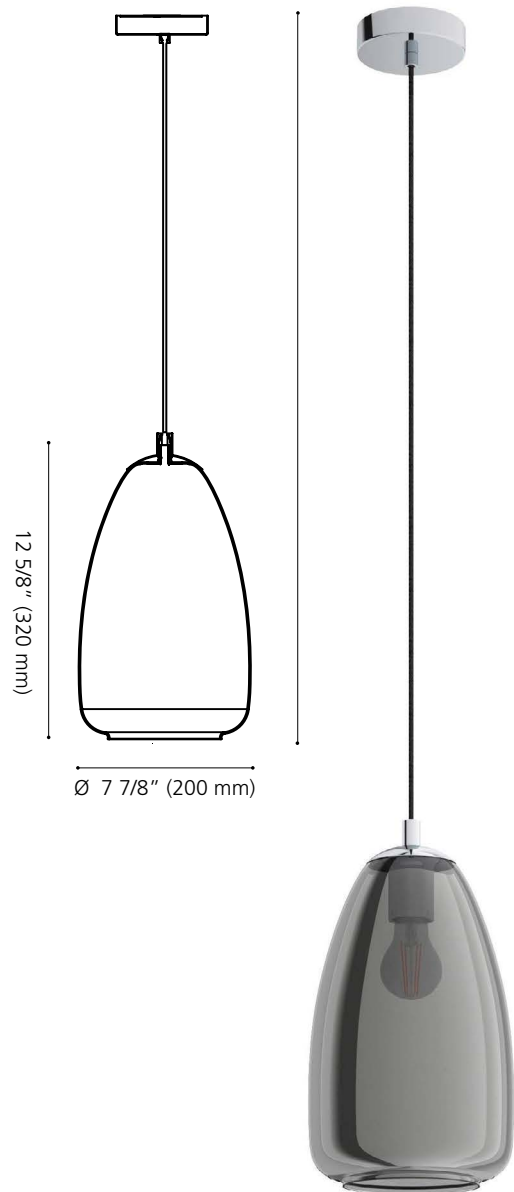

2020

NOUVEAUTÉS
NEW PRODUCTS

49771

49772

49771 AMSFIELD

Finish / Fini: Brown/Brun

Shade / Abat-jour: Wood/Bois

Wattage: 1 x 60W E26
(Not included / Non incluses)

Canopy / Canopée:
1" (25 mm) x Ø 4 1/2" (115 mm)

49772 AMSFIELD

Finish / Fini: Brown/Brun

Shade / Abat-jour: Wood/Bois

Wattage: 1 x 60W E26
(Not included / Non incluses)

Canopy / Canopée:
1" (25 mm) x Ø 4 1/2" (115 mm)

98615

98615 ALOBRASE

Finish / Fini: Chrome/Chrome

Glass / Verre: Metallic Smoked /
Fumé métallique

Wattage: 1 x 40W E26 (Not included
/ Non incluses)

Canopy / Canopée:
1" (25 mm) x Ø 4 1/2" (115 mm)

EGLO CANADA INC.