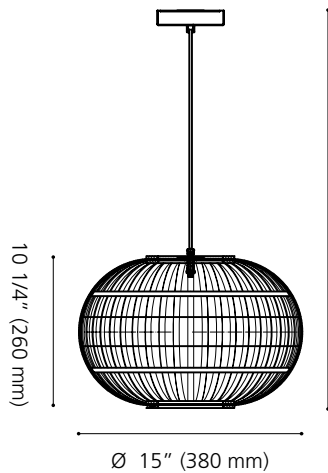

2020

NOUVEAUTÉS
NEW PRODUCTS

49771

49772

49771 AMSFIELD

Finish / Fini: Brown/Brun

Shade / Abat-jour: Wood/Bois

Wattage: 1 x 60W E26
(Not included / Non incluses)

Canopy / Canopée:
1" (25 mm) x Ø 4 1/2" (115 mm)

49772 AMSFIELD

Finish / Fini: Brown/Brun

Shade / Abat-jour: Wood/Bois

Wattage: 1 x 60W E26
(Not included / Non incluses)

Canopy / Canopée:
1" (25 mm) x Ø 4 1/2" (115 mm)

98615

98615 ALOBRASE

Finish / Fini: Chrome/Chrome

Glass / Verre: Metallic Smoked /
Fumé métallique

Wattage: 1 x 40W E26 (Not included
/ Non incluses)

Canopy / Canopée:
1" (25 mm) x Ø 4 1/2" (115 mm)

EGLO CANADA INC.