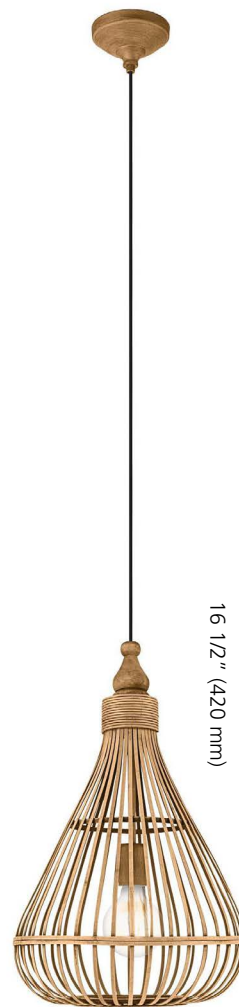

2020

NOUVEAUTÉS
NEW PRODUCTS

49771

49772

49771 AMSFIELD

Finish / Fini: Brown/Brun

Shade / Abat-jour: Wood/Bois

Wattage: 1 x 60W E26
(Not included / Non incluses)

Canopy / Canopée:
1" (25 mm) x Ø 4 1/2" (115 mm)

49772 AMSFIELD

Finish / Fini: Brown/Brun

Shade / Abat-jour: Wood/Bois

Wattage: 1 x 60W E26
(Not included / Non incluses)

Canopy / Canopée:
1" (25 mm) x Ø 4 1/2" (115 mm)

98615

98615 ALOBRASE

Finish / Fini: Chrome/Chrome

Glass / Verre: Metallic Smoked /
Fumé métallique

Wattage: 1 x 40W E26 (Not included
/ Non incluses)

Canopy / Canopée:
1" (25 mm) x Ø 4 1/2" (115 mm)

EGLO CANADA INC.