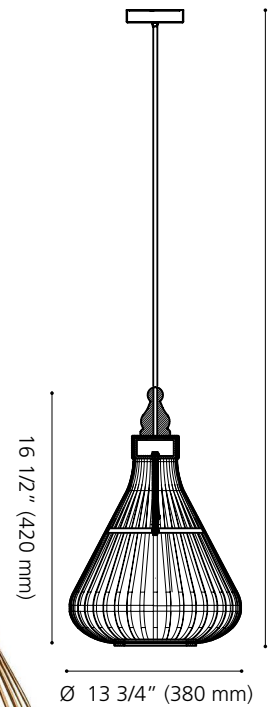

2020

NOUVEAUTÉS
NEW PRODUCTS

49771

49772

49771 AMSFIELD

Finish / Fini: Brown/Brun

Shade / Abat-jour: Wood/Bois

Wattage: 1 x 60W E26
(Not included / Non incluses)

Canopy / Canopée:
1" (25 mm) x Ø 4 1/2" (115 mm)

49772 AMSFIELD

Finish / Fini: Brown/Brun

Shade / Abat-jour: Wood/Bois

Wattage: 1 x 60W E26
(Not included / Non incluses)

Canopy / Canopée:
1" (25 mm) x Ø 4 1/2" (115 mm)

98615

98615 ALOBRASE

Finish / Fini: Chrome/Chrome

Glass / Verre: Metallic Smoked /
Fumé métallique

Wattage: 1 x 40W E26 (Not included
/ Non incluses)

Canopy / Canopée:
1" (25 mm) x Ø 4 1/2" (115 mm)

EGLO CANADA INC.